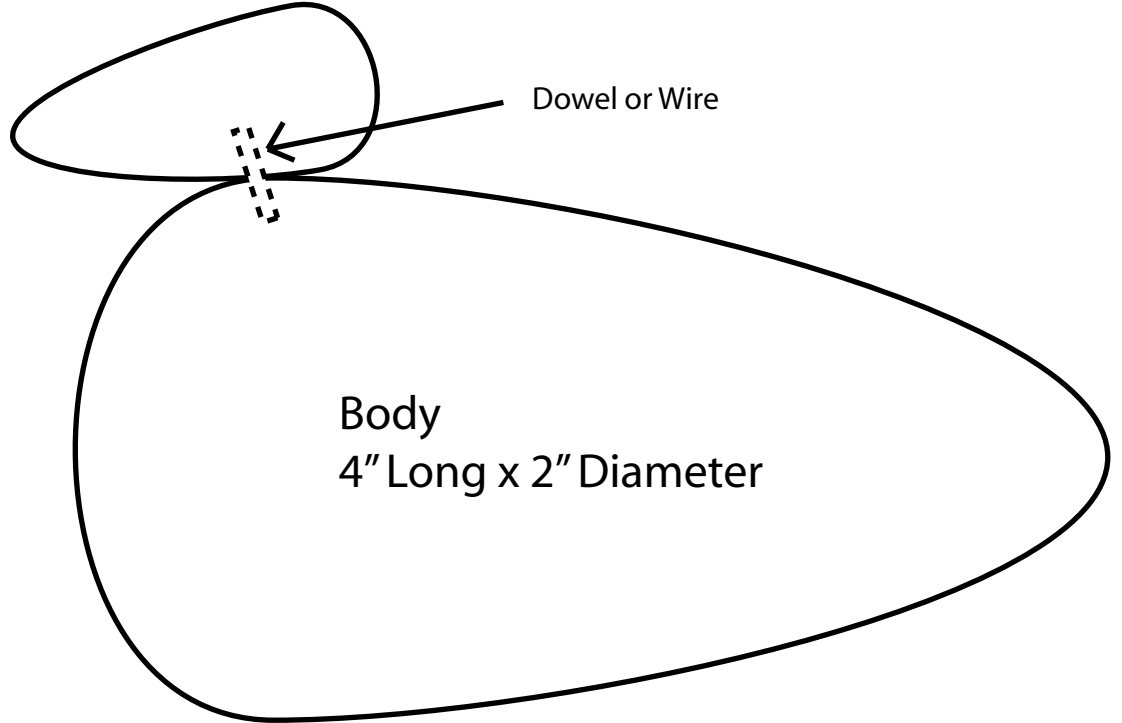

2012 Proposed SWAT Table Decorations

Head
1 1/4" Long x 3/4" Diameter

Dowel
1/8" x 4"

Base
3" Diameter

Note: Can be any wood, can be decorated/painted.....your choice.